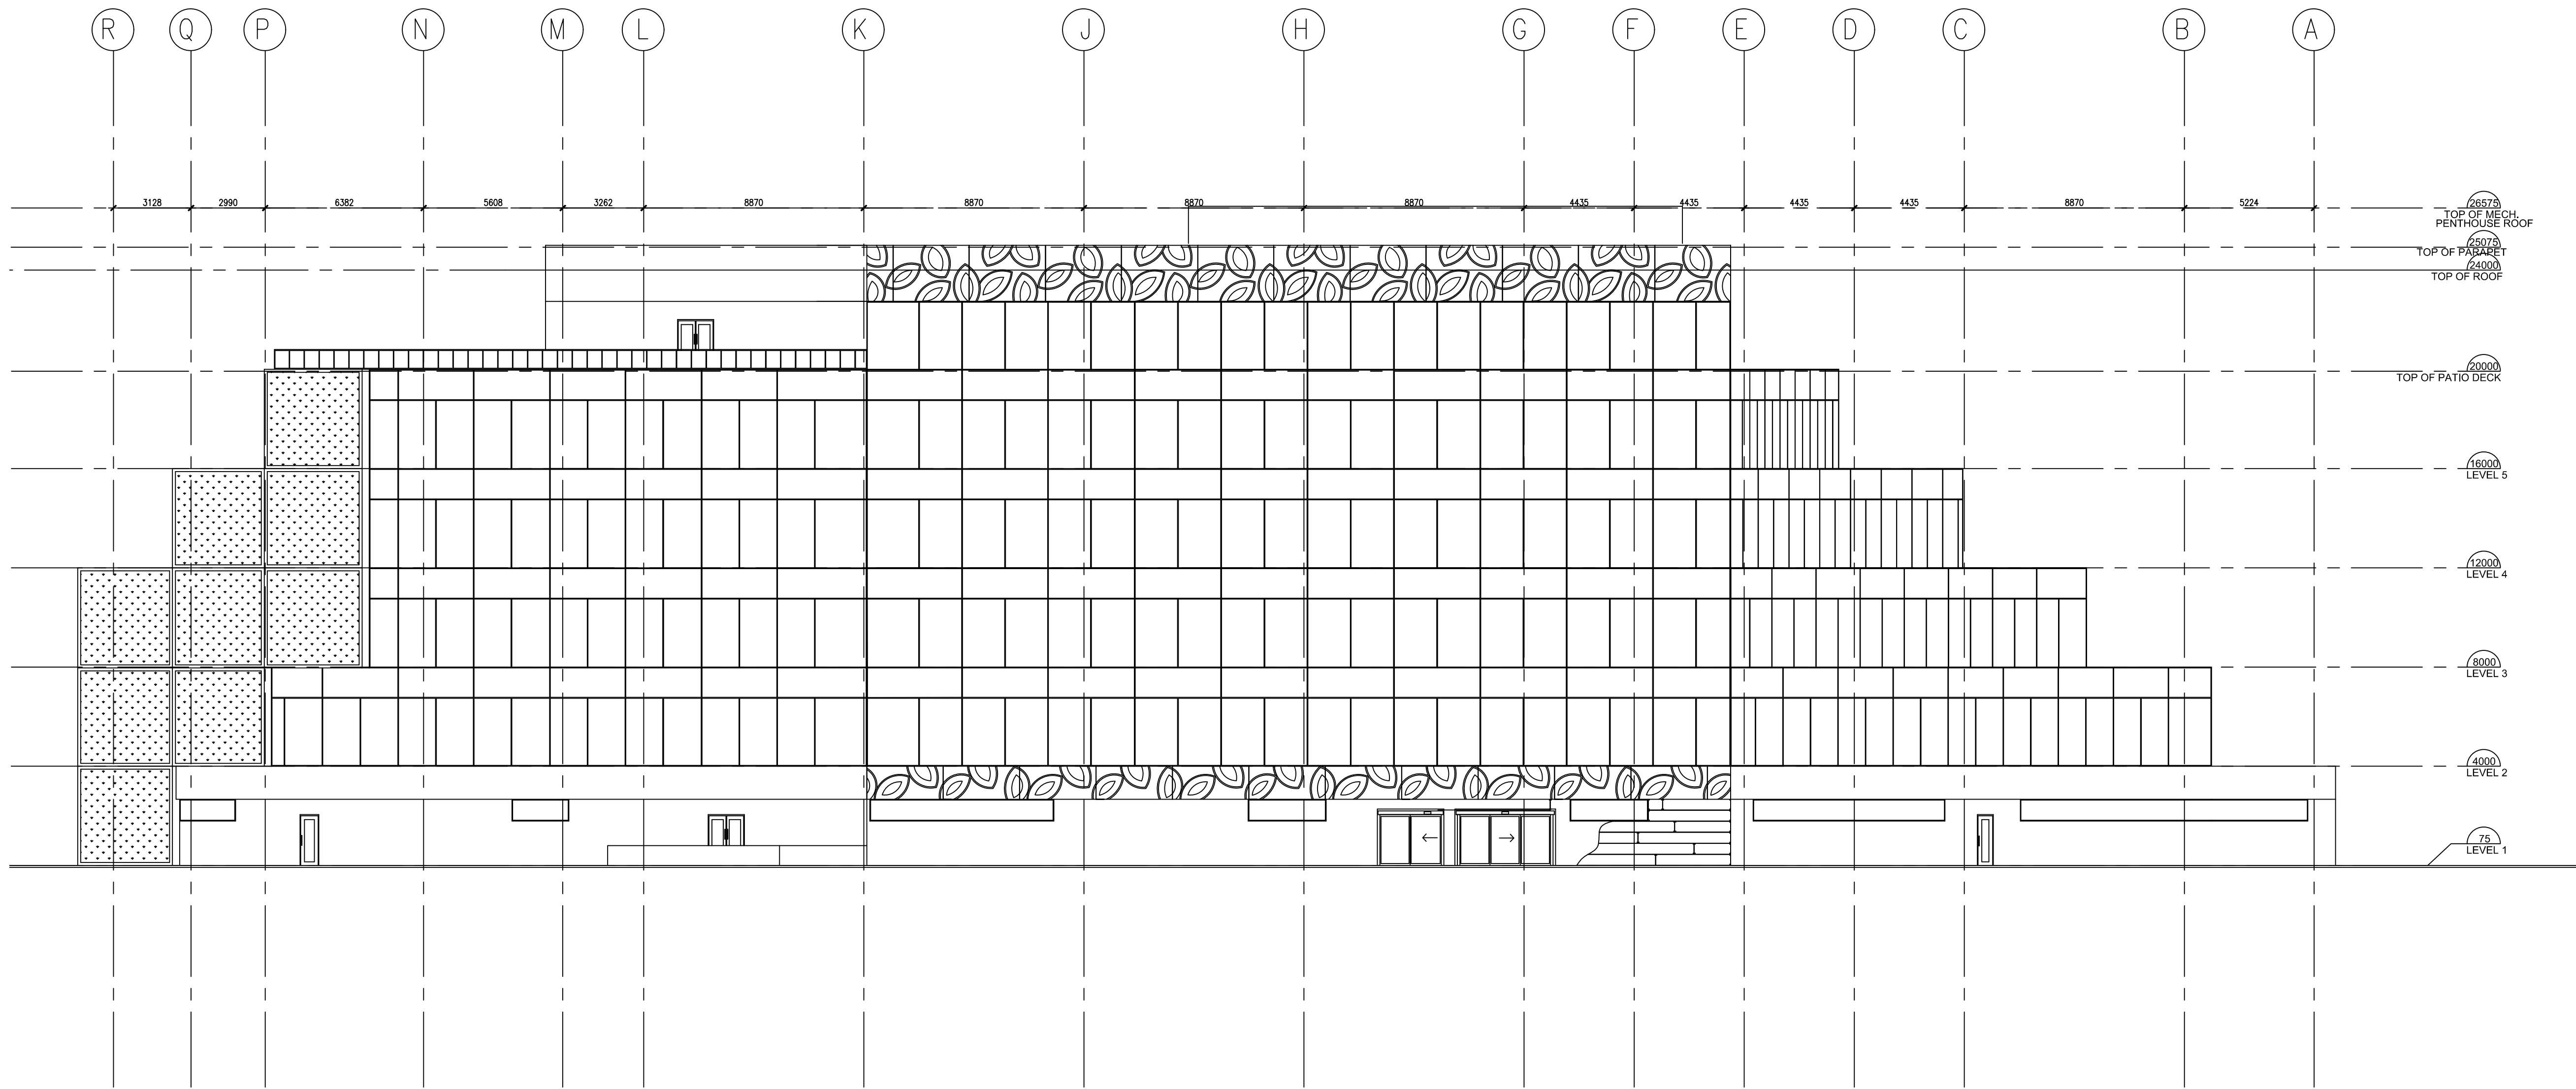

REVOLUTIONARY DESIGN CO.

TRUE NORTH CONSTRUCT. NORTH

GENERAL NOTES:

ARCHITECT'S STAMP:

REVISIONS

DRAWING TITLE:

DRAWN BY:

DATE:
12/09/2013

PAGE:

A300

SCALE:
1:150