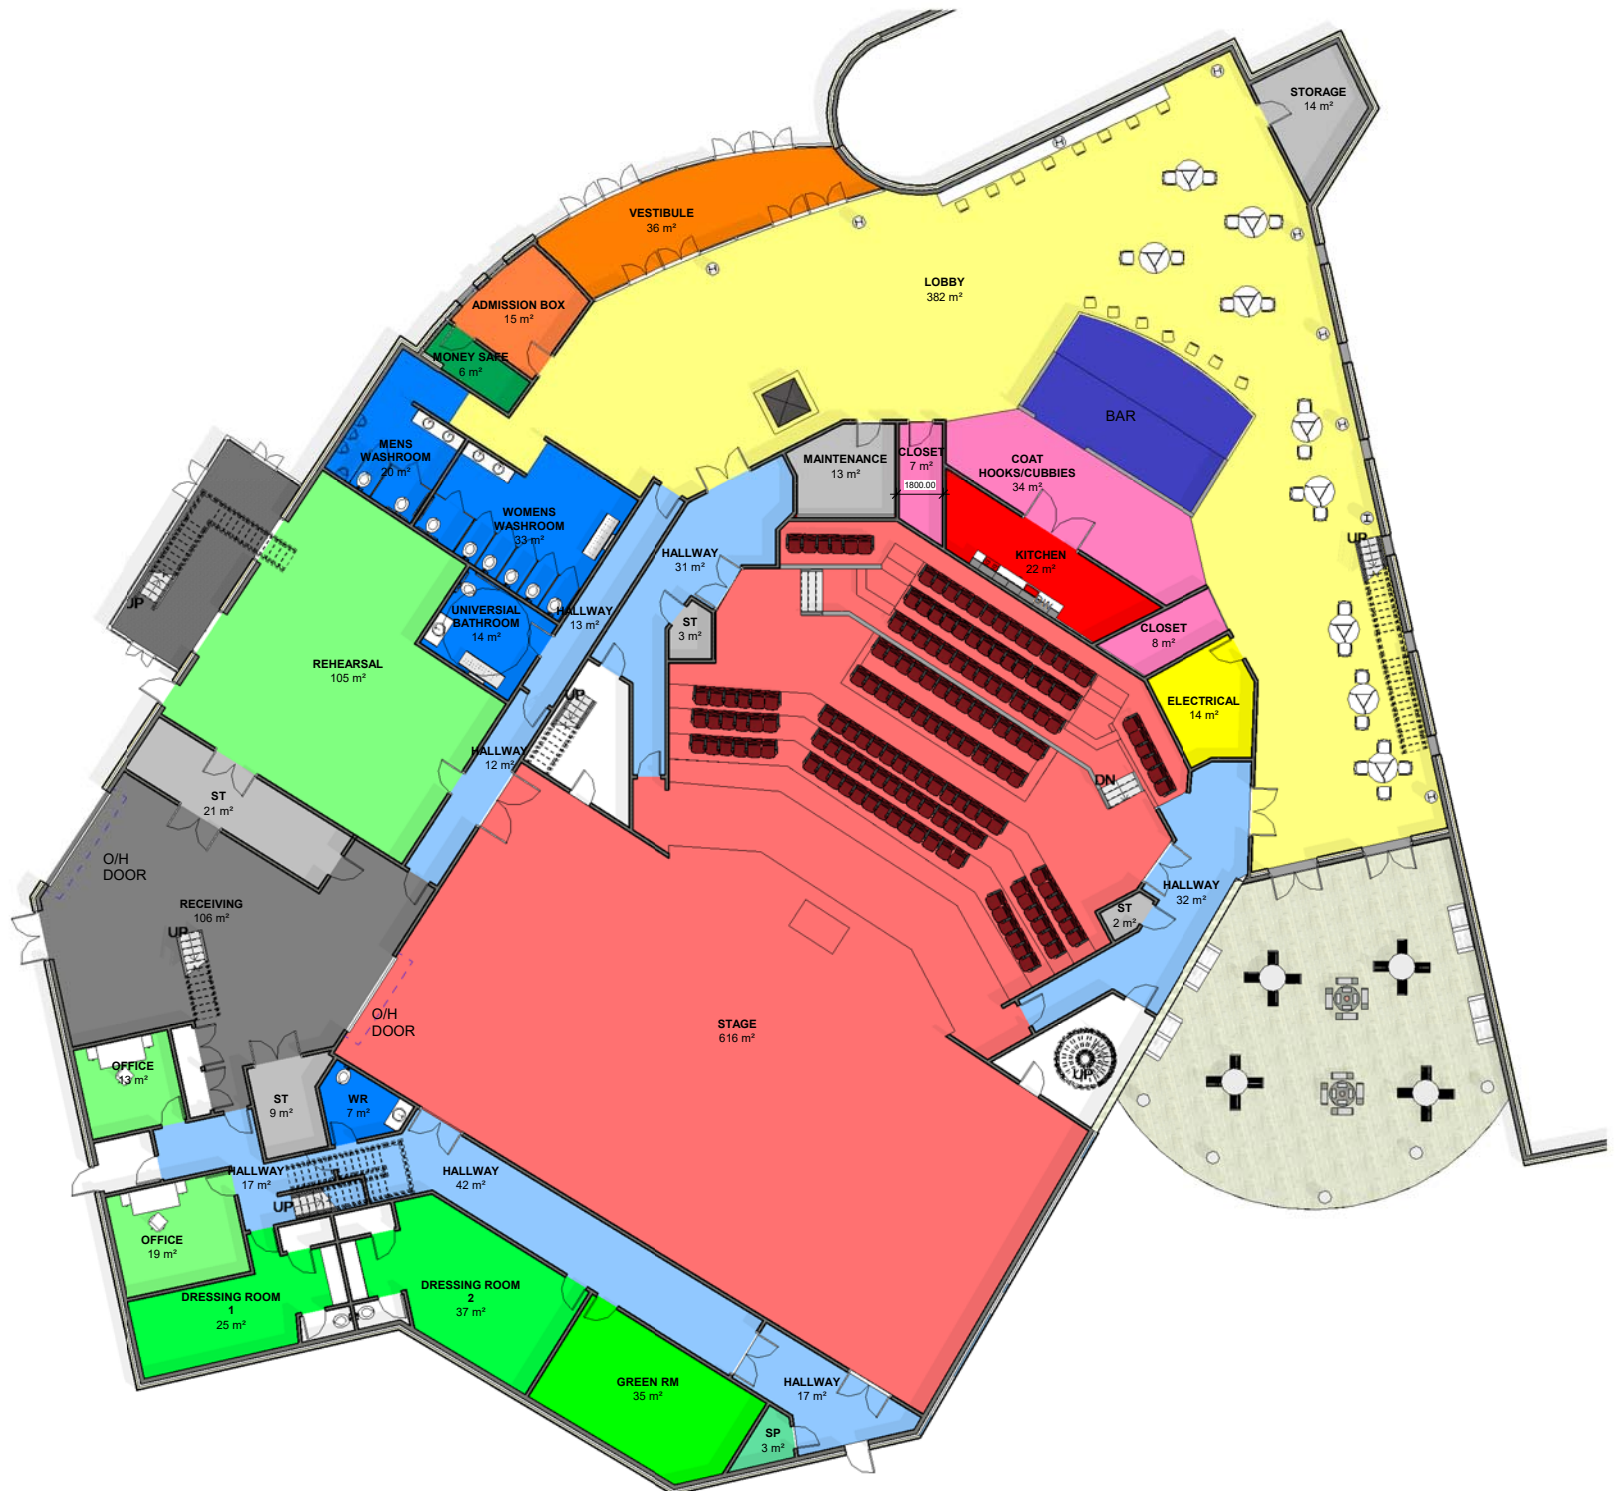

### Room Legend

- ADMISSION BOX
- BAR
- CLOSET
- COAT HOOKS/CUBBIES
- DRESSING ROOM 1
- DRESSING ROOM 2
- ELECTRICAL
- GREEN RM
- HALLWAY
- KITCHEN
- LOBBY
- MAINTENANCE
- MENS WASHROOM
- MONEY SAFE
- OFFICE
- RECEIVING
- REHEARSAL
- SP
- ST
- STAGE
- STORAGE
- UNIVERSAL BATHROOM
- VESTIBULE
- WOMENS WASHROOM
- WR

Room Legend

- CONFERENCE ROOM
- CONTROL BOOTH
- DANCE STUDIO
- DRESSING ROOM 3
- DRESSING ROOM 4
- KITCHEN/STAFF ROOM
- MECHANICAL ROOM
- MEN'S BATHROOM
- OFFICE
- STORAGE
- WOMEN'S WASHROOM