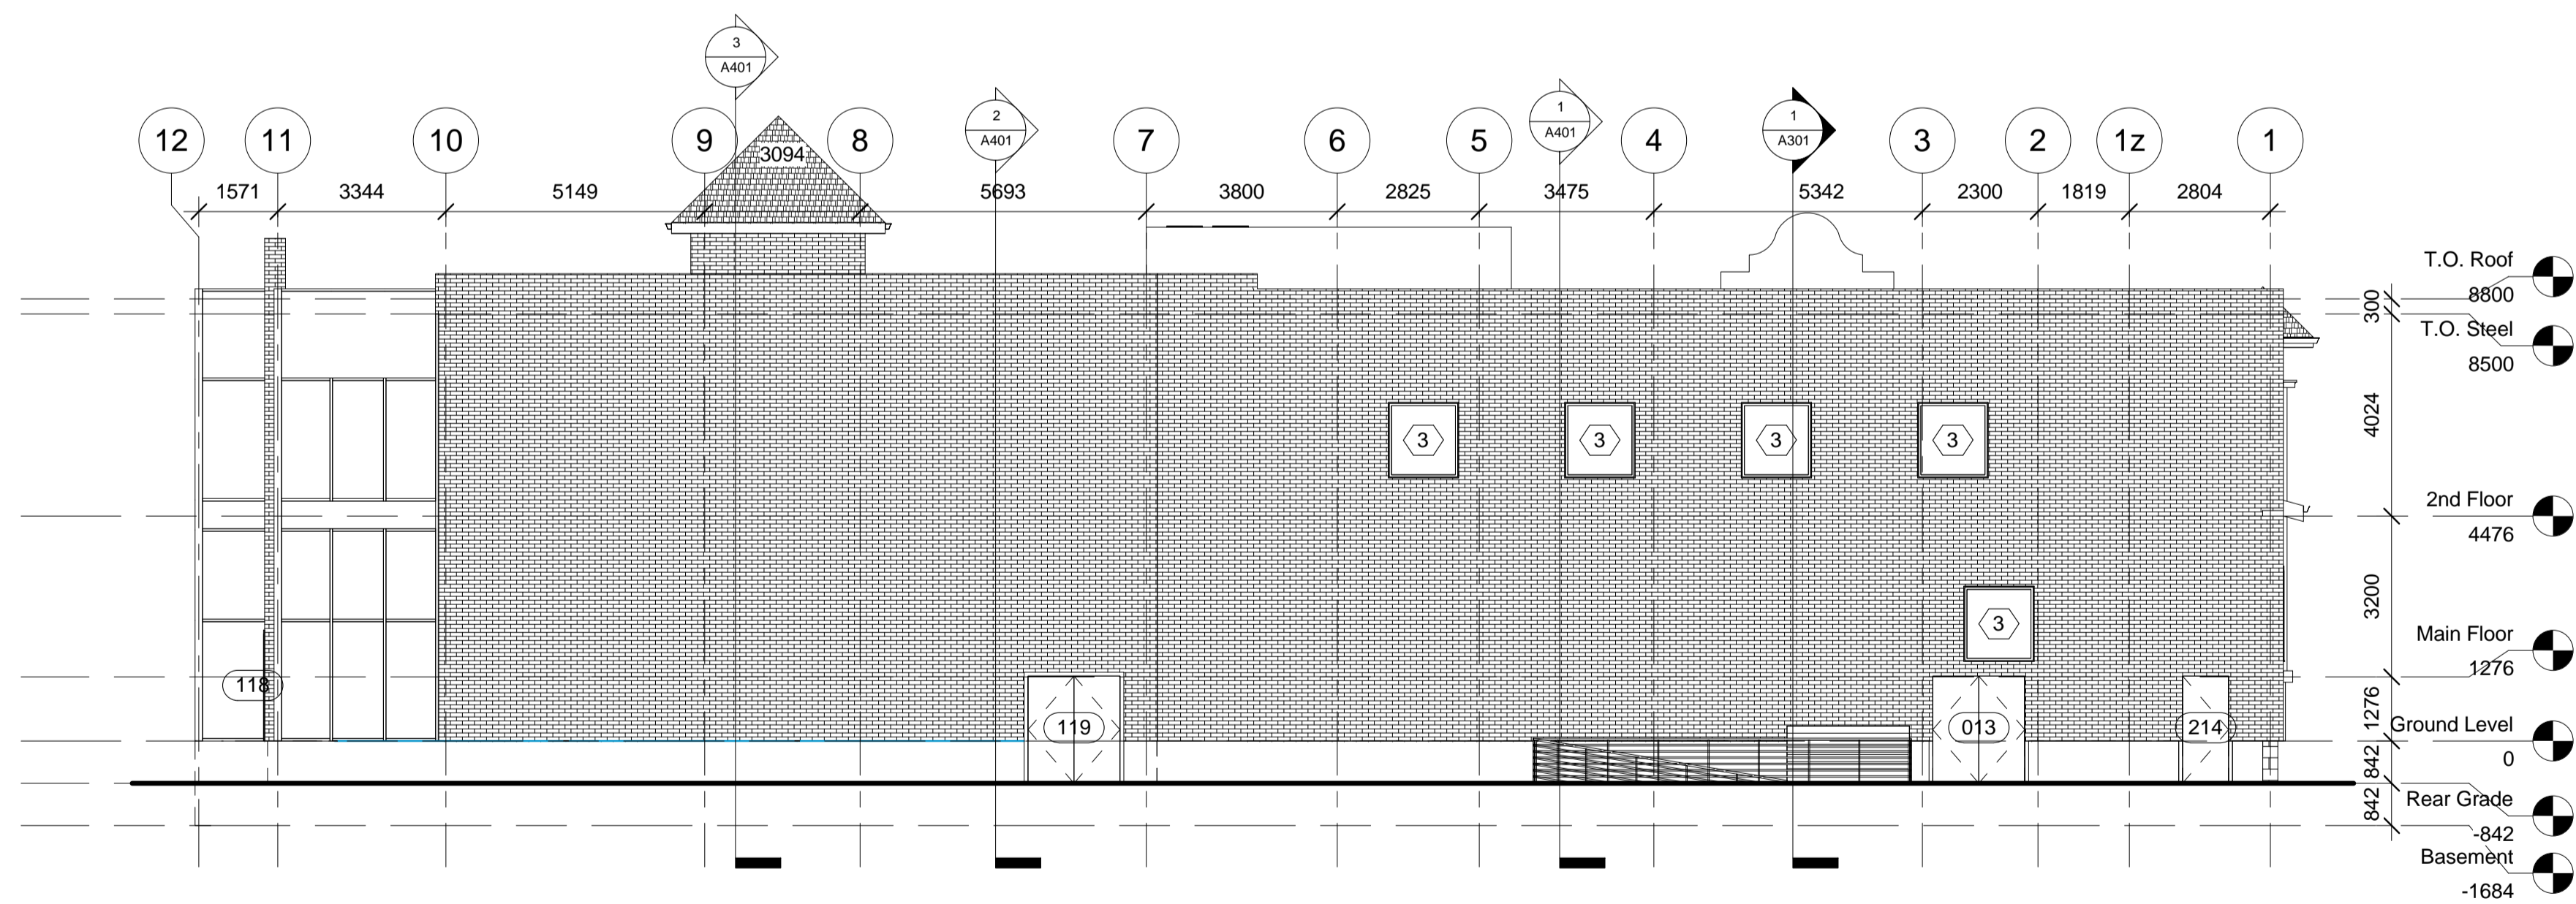

1 North Elevation
1 : 100

2 South Elevation
1 : 100

Port Credit Cultural
Community Centre

Elevations

arquitecturas
D.I.G.

Project number Final Project

Date Aug 16th/2012

Drawn by D.I.G.

Checked by James Bailey

A202

Scale 1 : 100