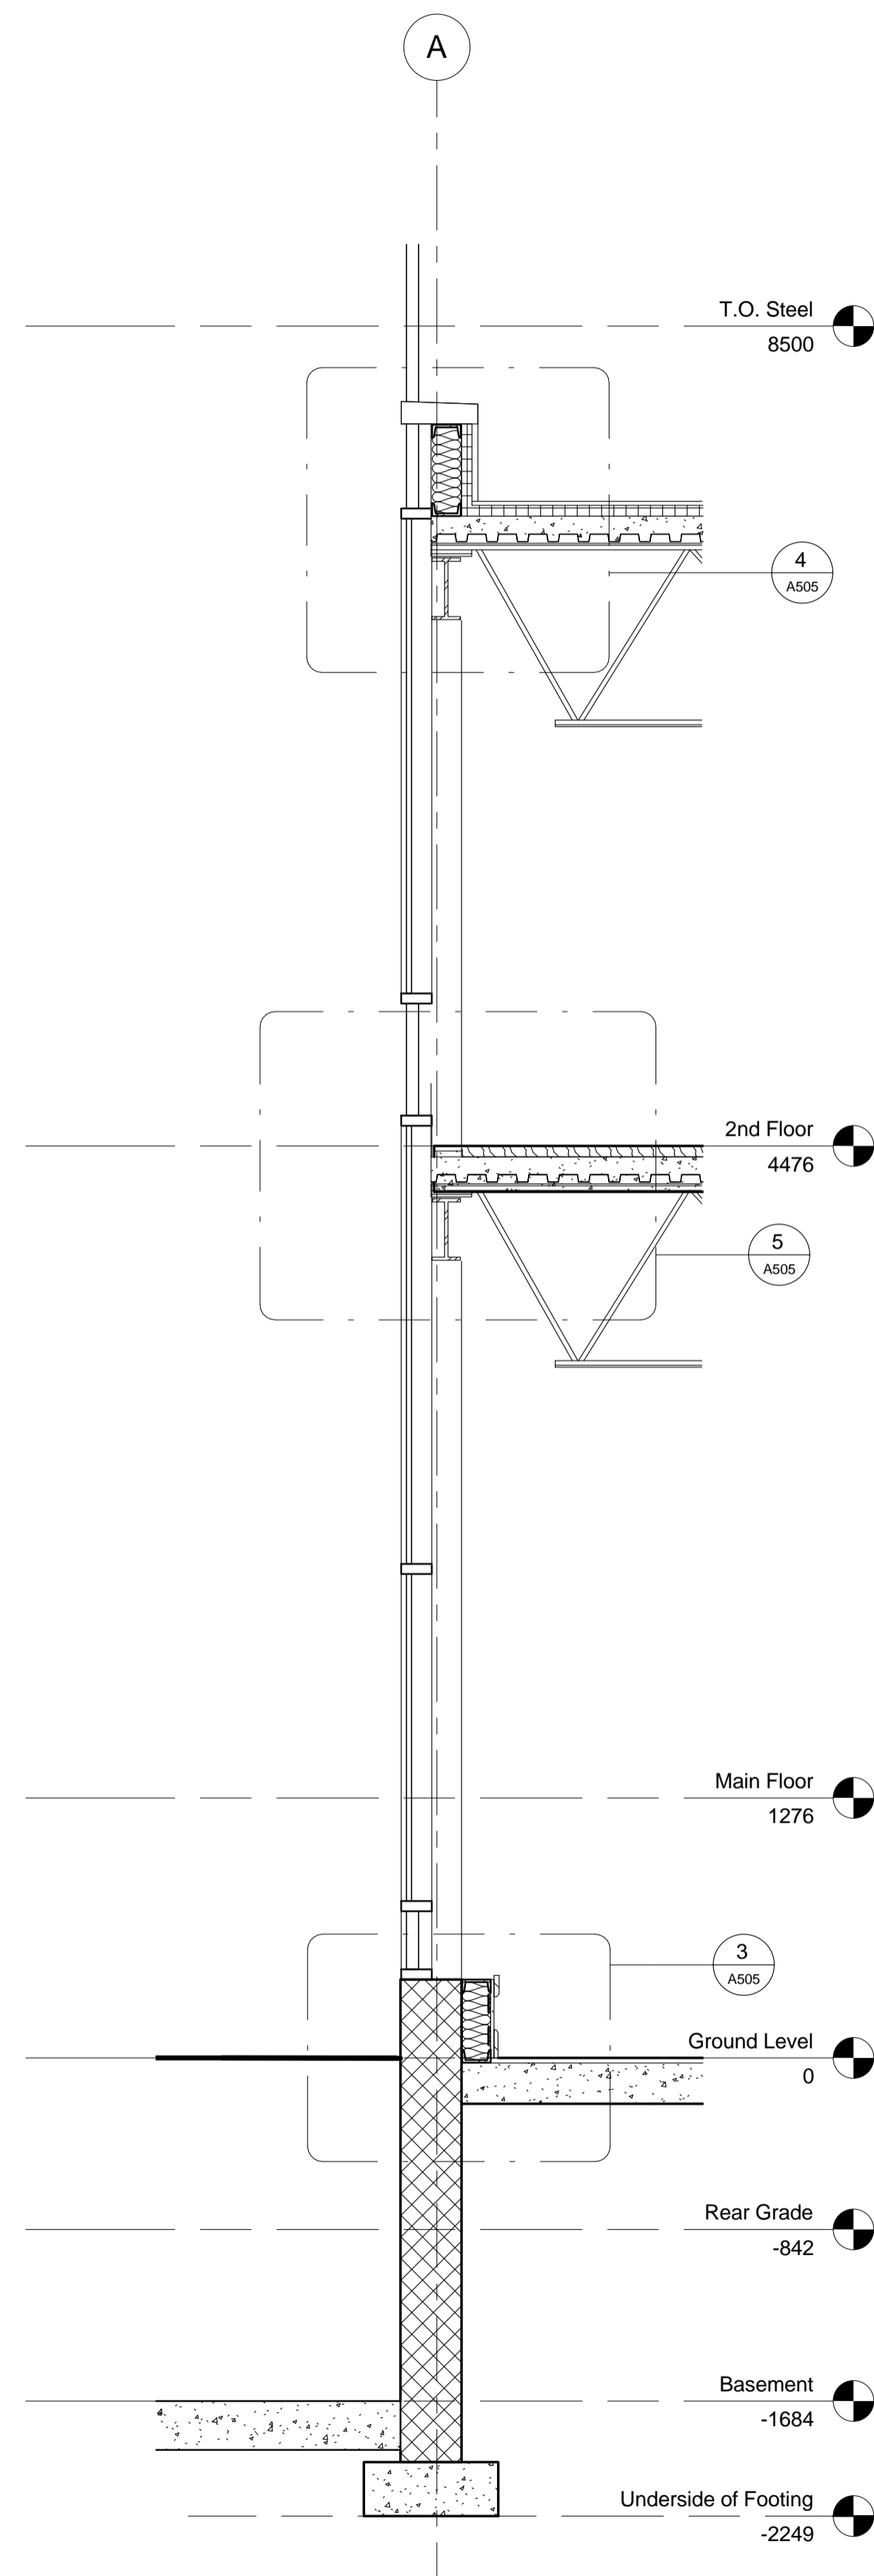

1 Wall Section 1
1 : 25

2 Curtain Wall Section
1 : 25

3 Auditorium Wall
1 : 25

Port Credit Cultural
Community Centre

Wall Sections

arquitecturas
D.I.G.

Project number Final Project

Date Aug 16th/2012

Drawn by D.I.G.

Checked by James Bailey

A401

Scale 1 : 25