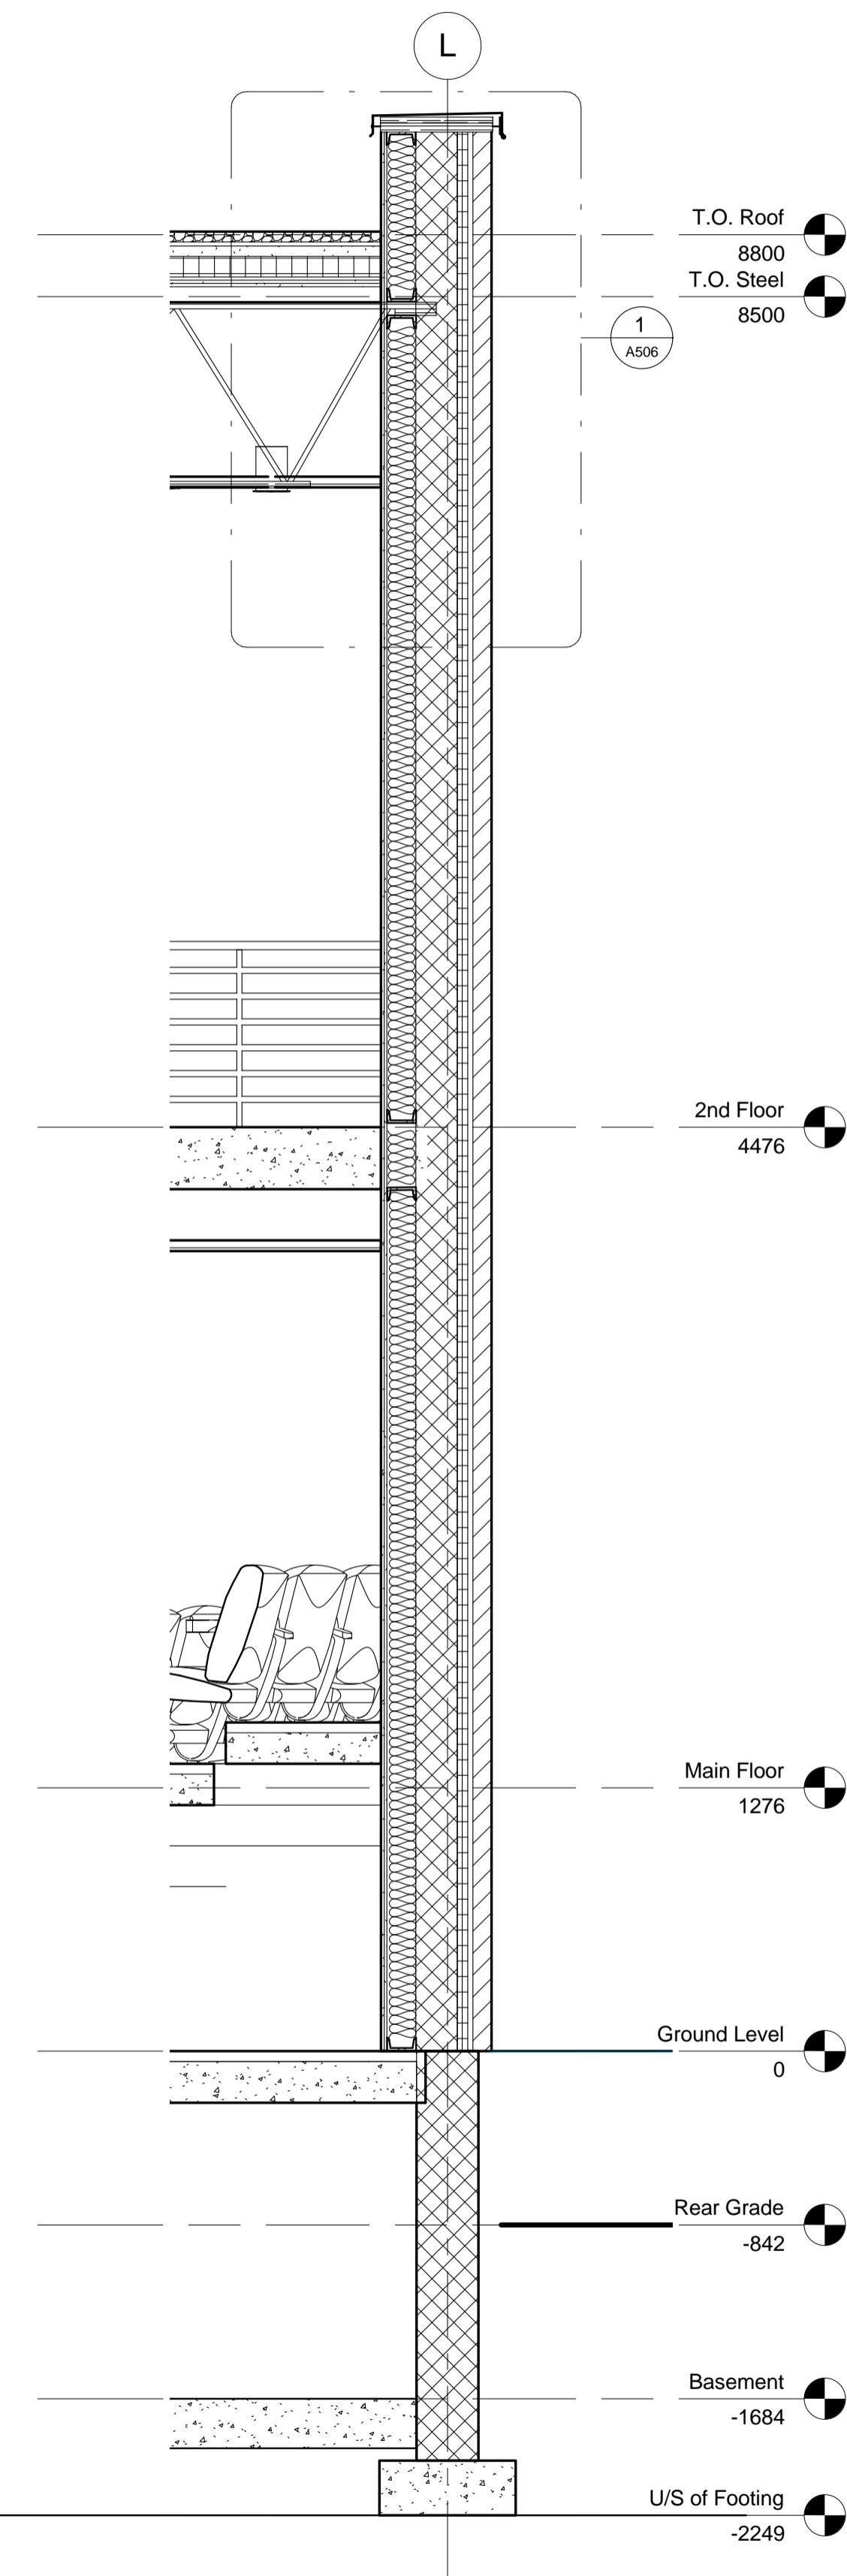

1 Wall Section 1
1 : 25

2 Curtain Wall Section
1 : 25

3 Auditorium Wall
1 : 25

Port Credit Cultural
Community Centre

Wall Sections

arquitecturas
D.I.G.

Project number Final Project

Date Aug 16th/2012

Drawn by D.I.G.

Checked by James Bailey

A401

Scale 1 : 25