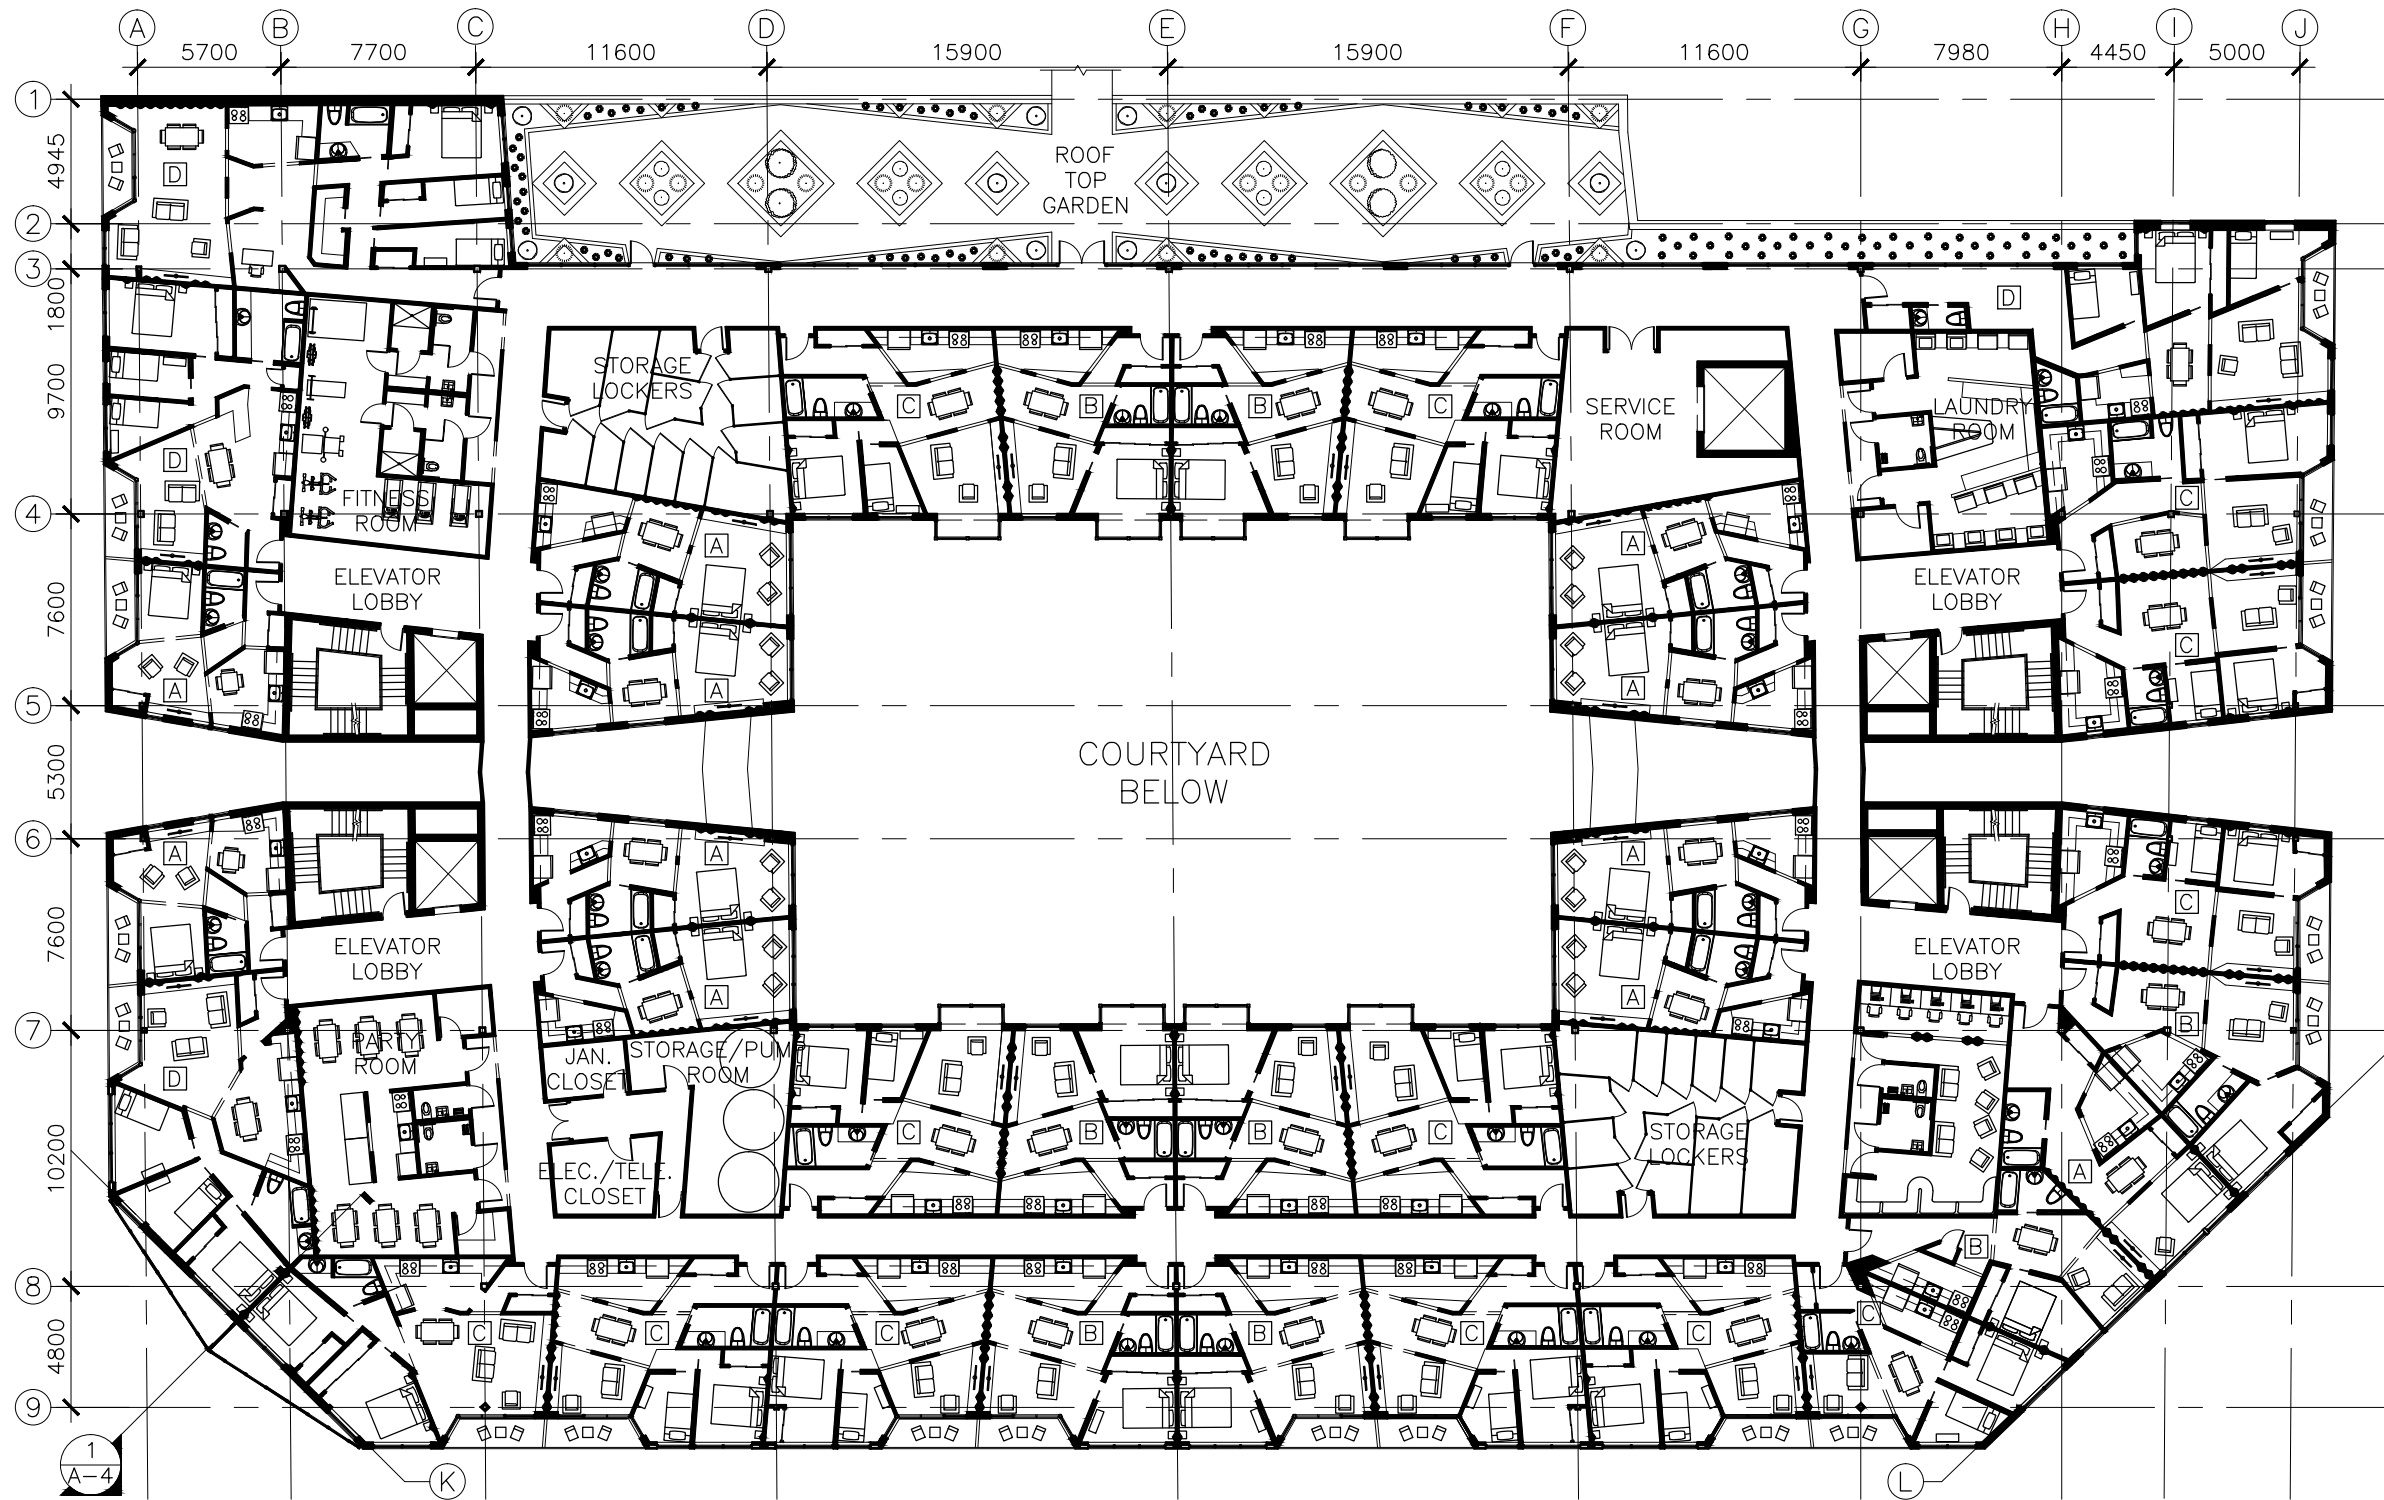

WILLIAM HIGMAN

Drawing Title:

3RD & 4TH
FLOOR PLAN -
RESIDENTIAL

Scale:

1:300

Date Drawn:

19/04/12

Sheet Number:

A-3

LEGEND

- A = BACHELOR RESIDENTIAL UNIT
- B = 1 BEDROOM RESIDENTIAL UNIT
- C = 2 BEDROOM RESIDENTIAL UNIT
- D = 3 BEDROOM RESIDENTIAL UNIT