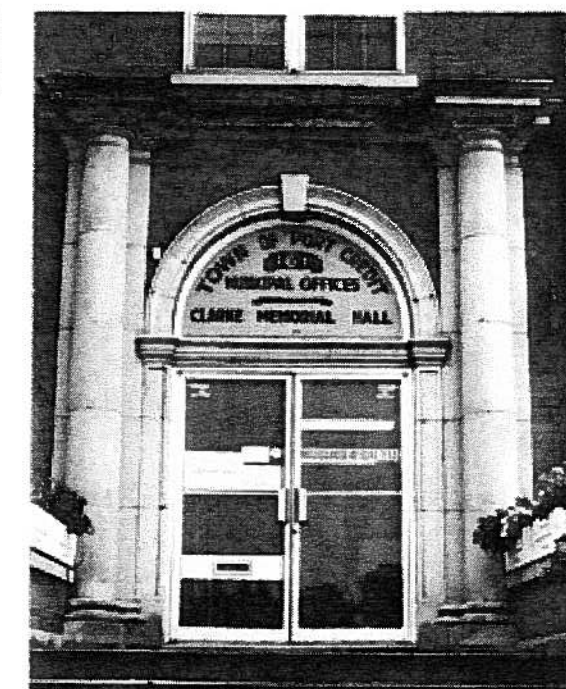

Clarke Memorial Hall
161 Lakeshore Road West
Mississauga, Ontario
1923 - Present
Right: 1976
Below Present Day

LAKE SHORE ROAD W.

SOUTH

MISHISSAUGA ROAD

To BE
DEMOLISHED

FIRE HALL
TO
REMAIN

PORT ST W

+80.2