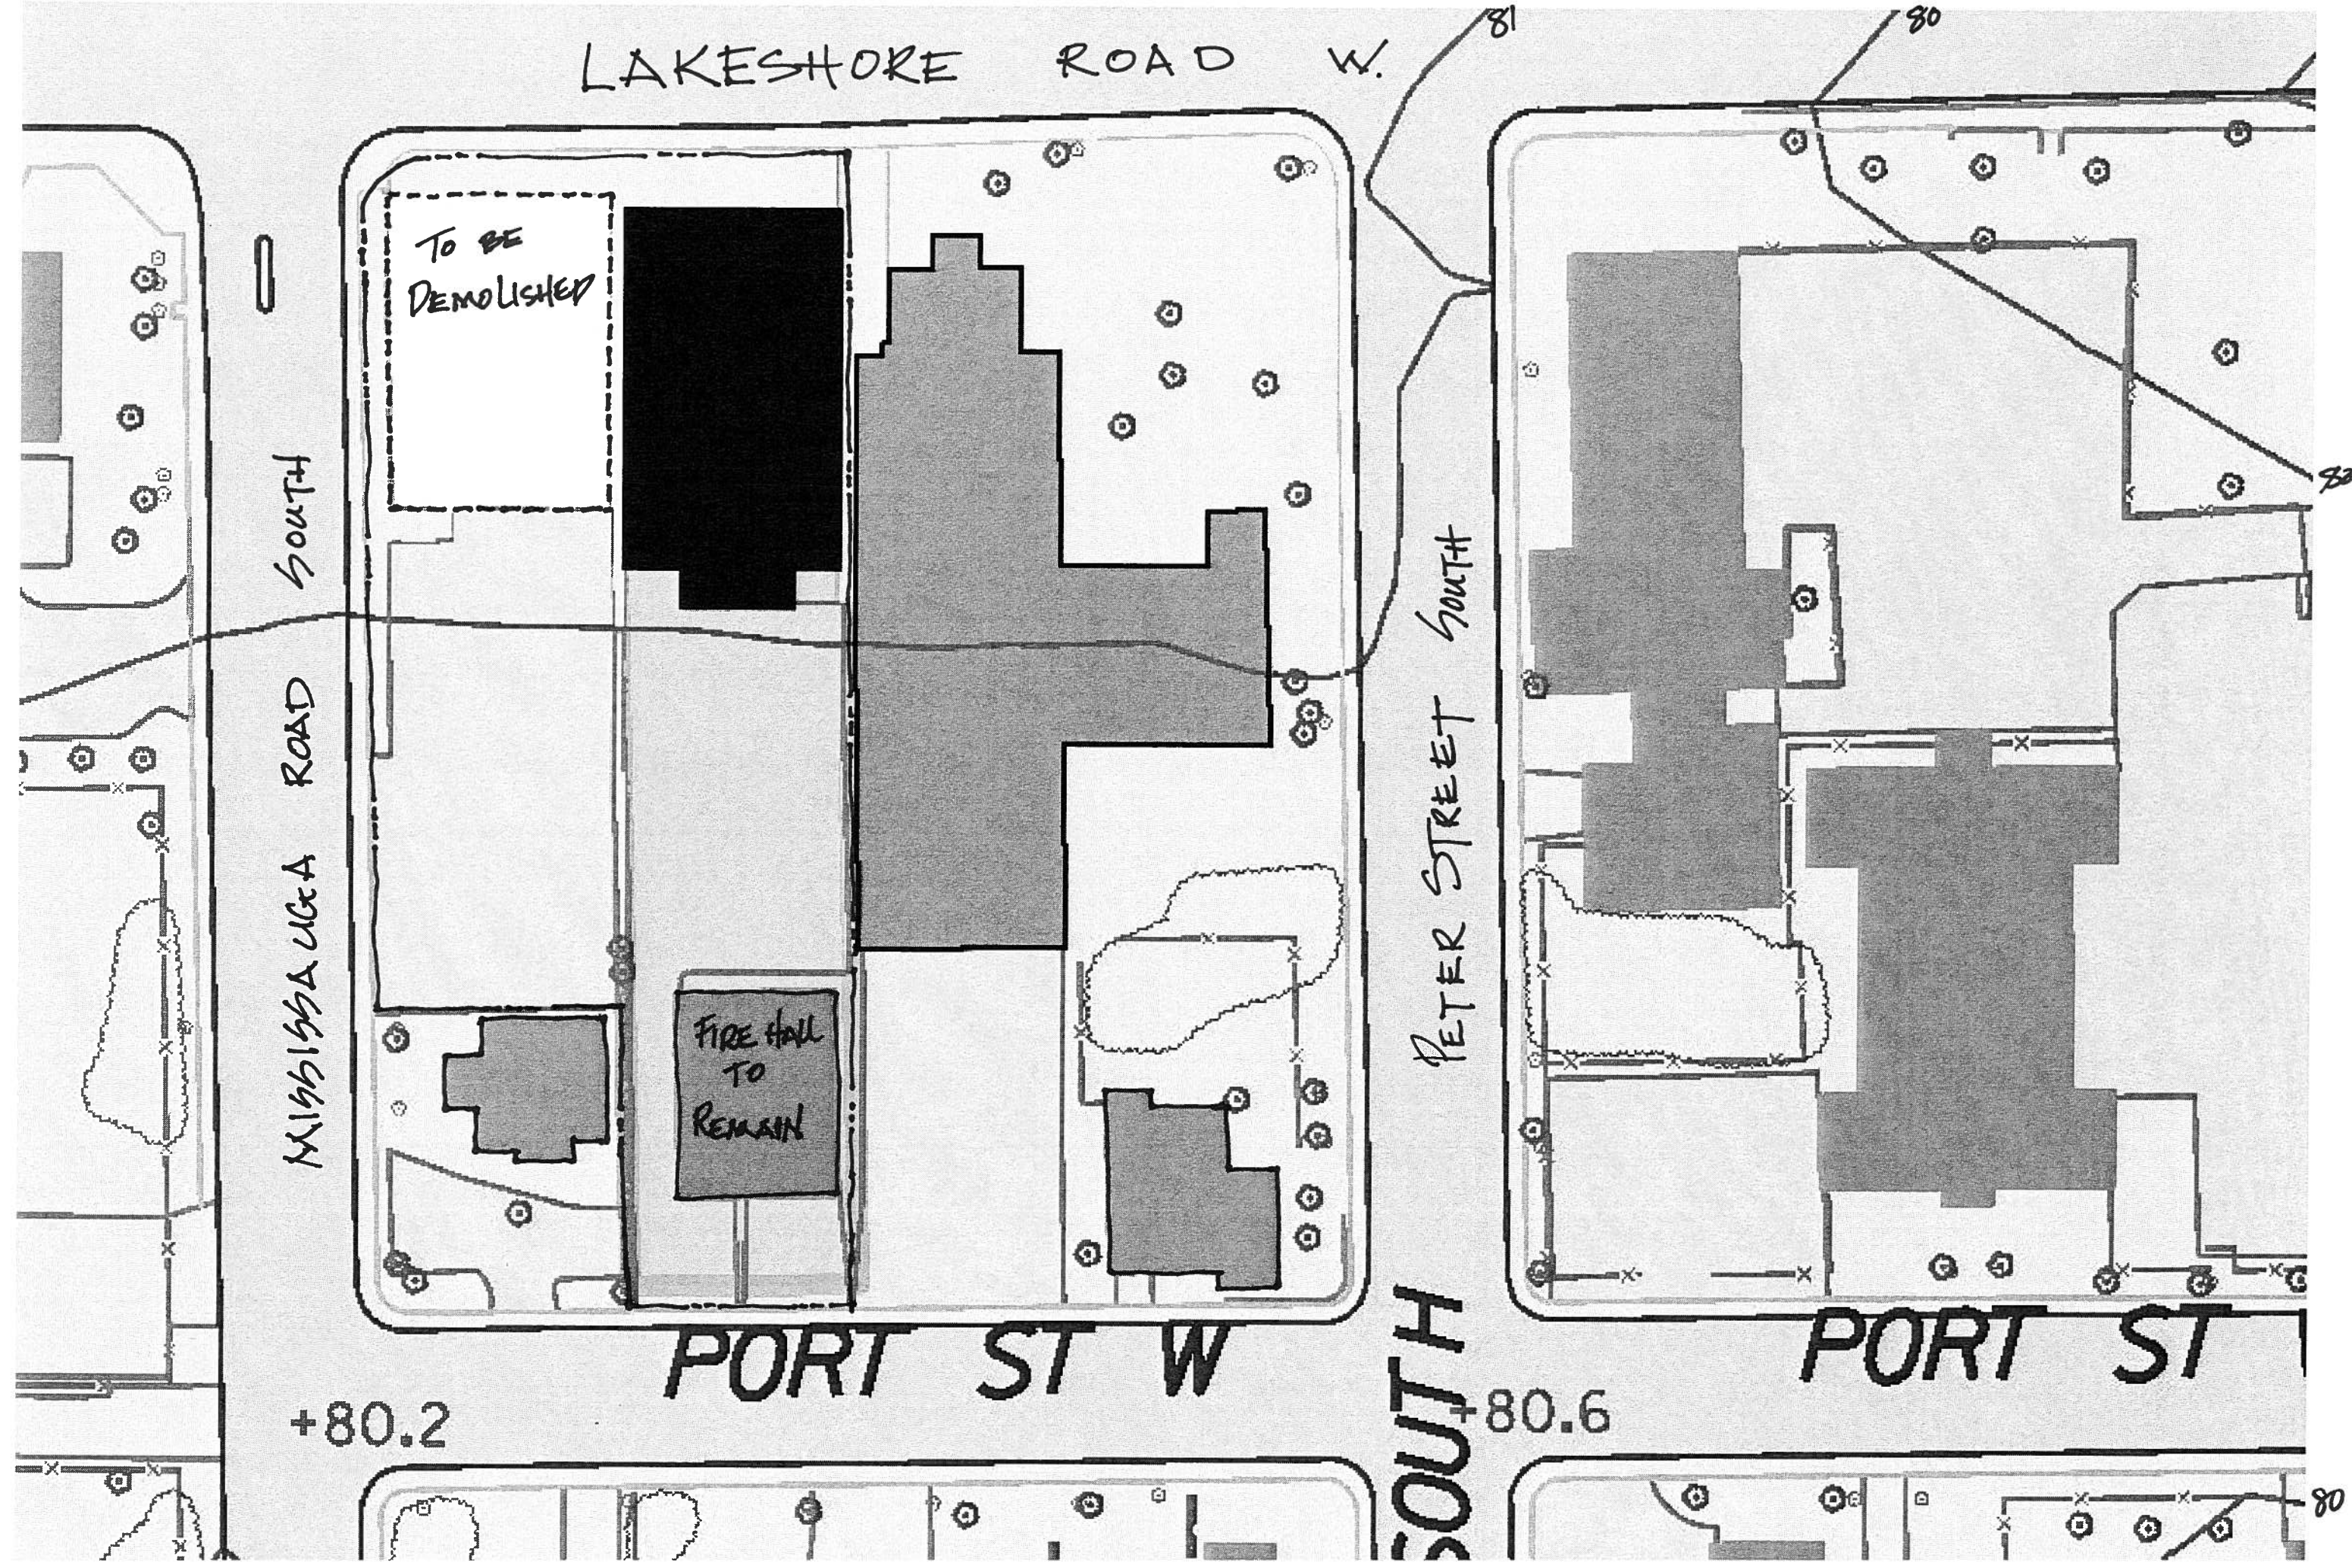

Clarke Memorial Hall
161 Lakeshore Road West
Mississauga, Ontario
1923 - Present
Right: 1976
Below Present Day

LAKE SHORE ROAD W.

SOUTH

MISHISSAUGA ROAD

To BE
DEMOLISHED

FIRE HALL
TO
REMAIN

PORT ST W

+80.2

SOUTH

PETER STREET SOUTH

80.6

PORT ST

1
A-2.0

EXISTING BASEMENT FLOOR PLAN

SCALE 1:125M

1
A-4.0

EXISTING GROUND FLOOR PLAN

SCALE 1:125 M.

1
A-5.0

EXISTING SECOND FLOOR PLAN
SCALE 1:125 M