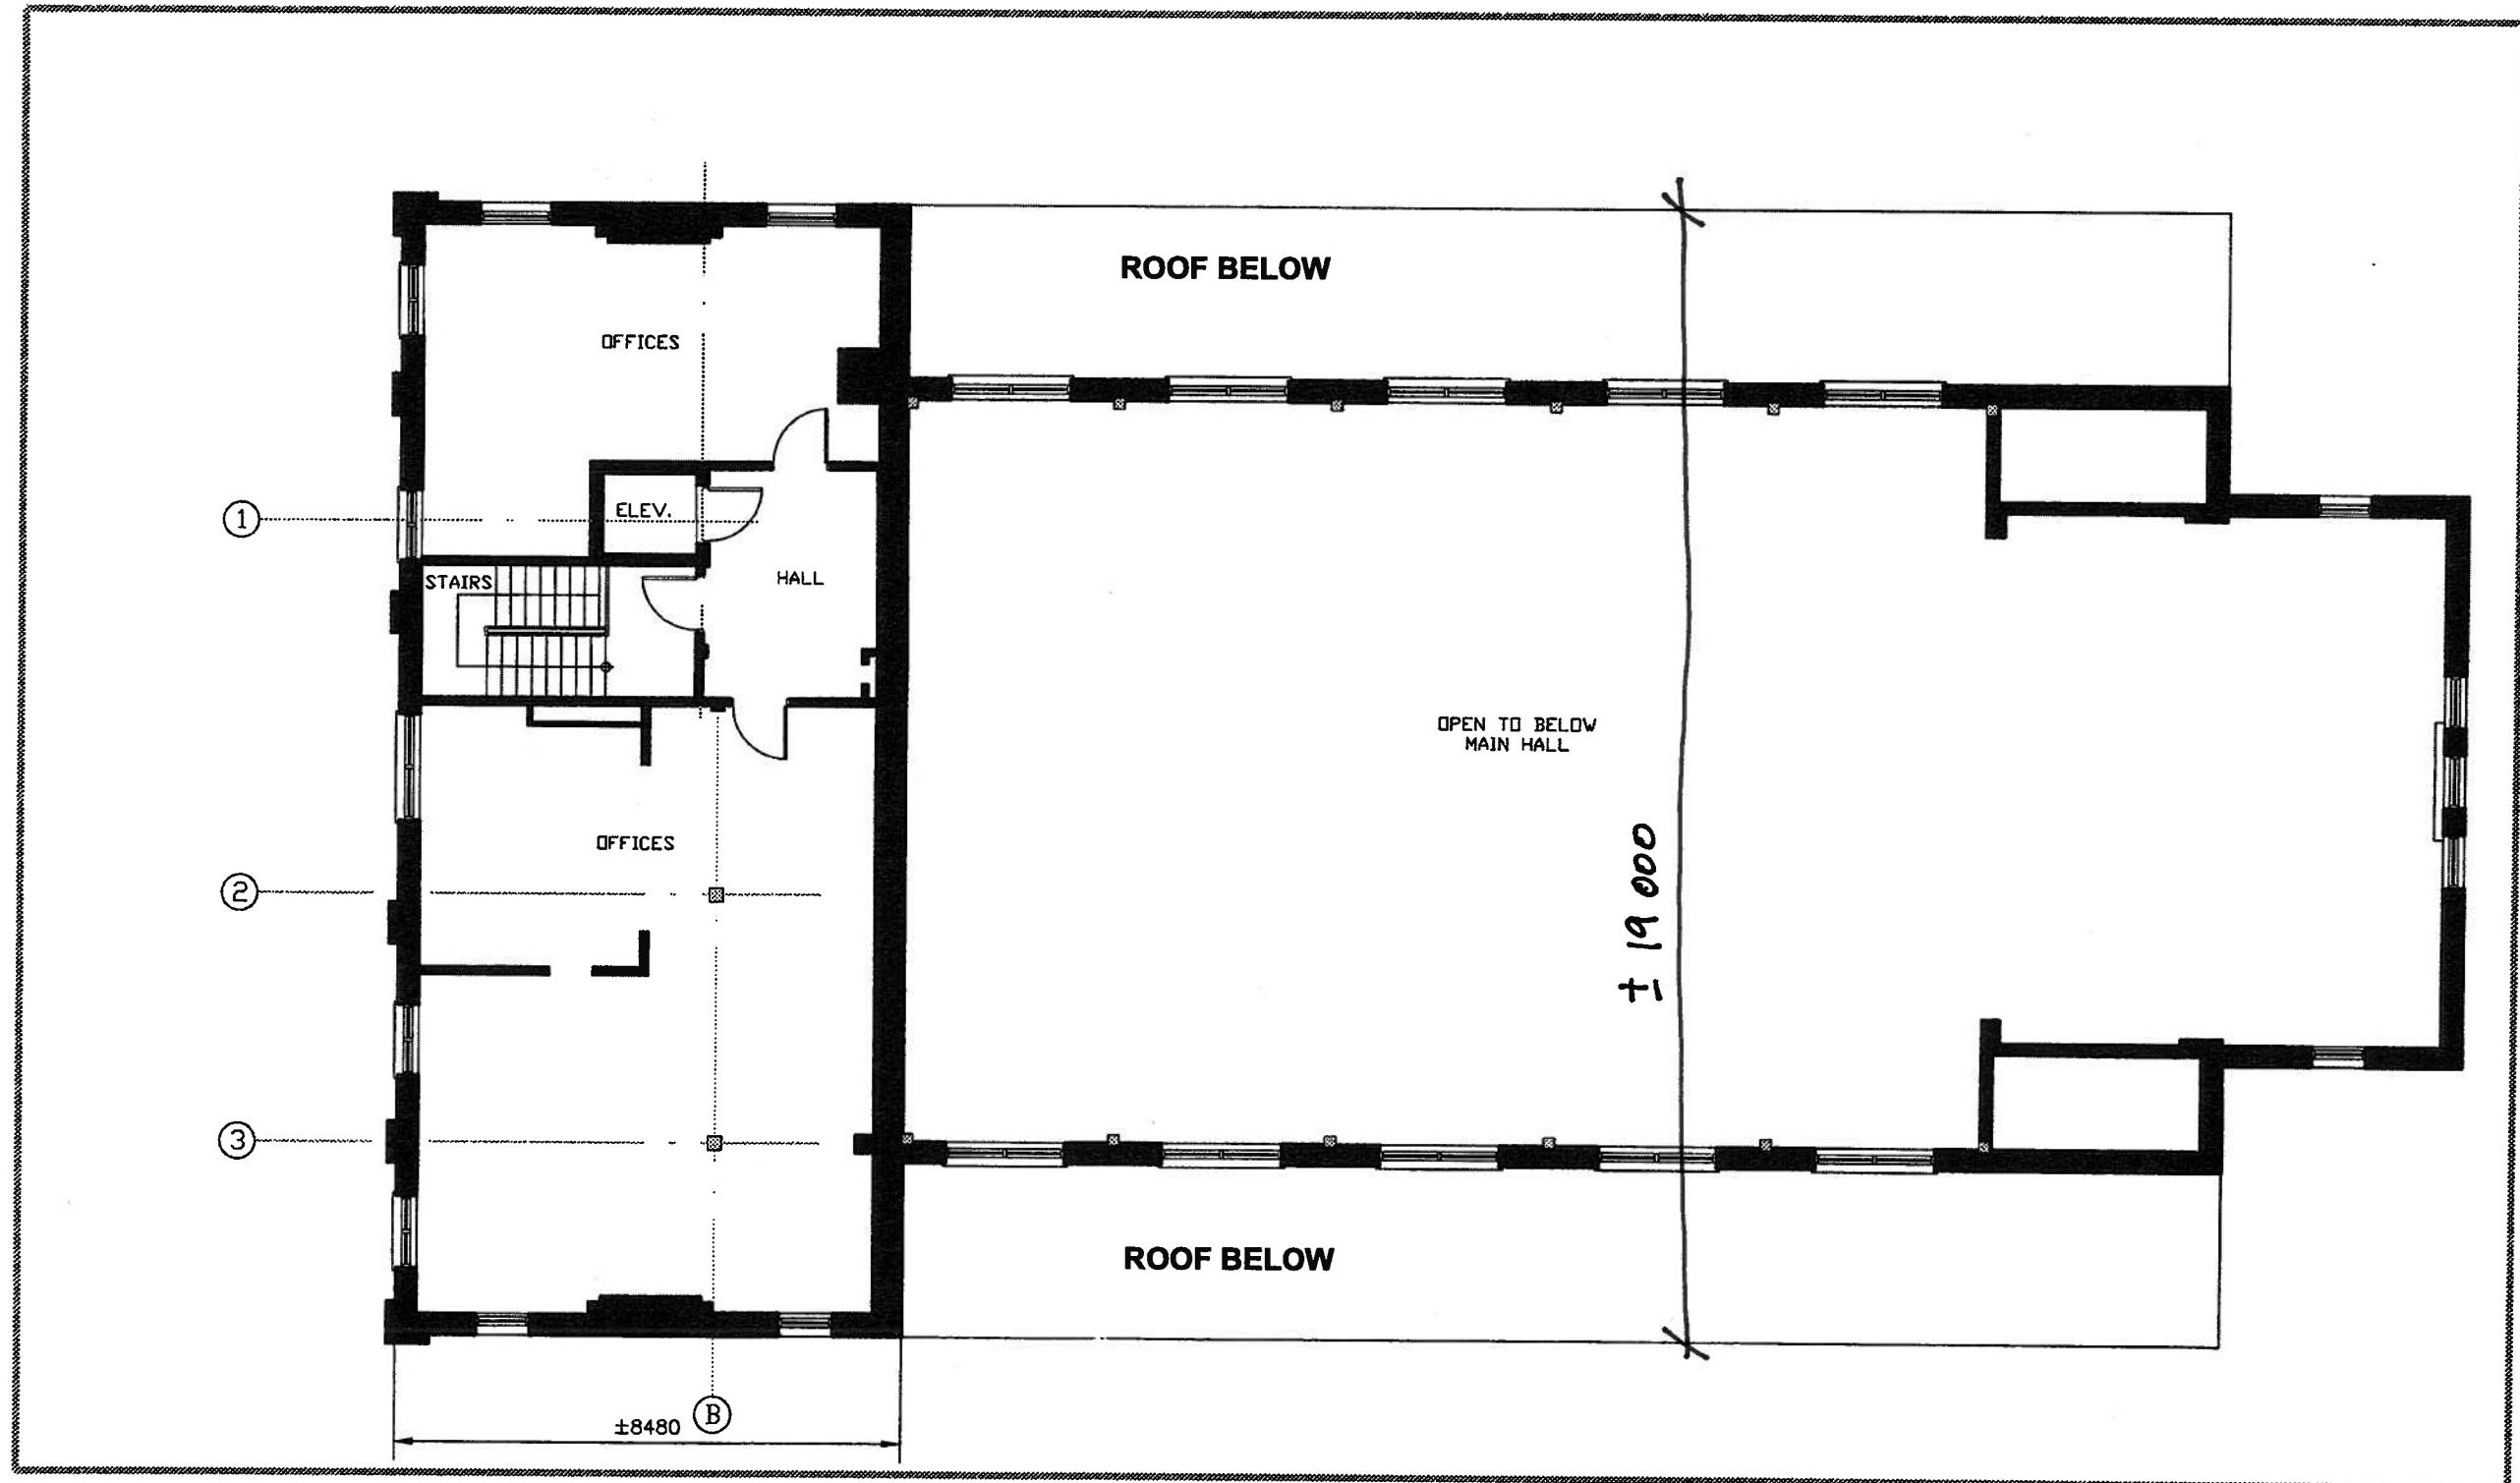

SOUTH

PETER STREET SOUTH

80.6

PORT ST

1
A-2.0

EXISTING BASEMENT FLOOR PLAN

SCALE 1:125M

1
A-4.0

EXISTING GROUND FLOOR PLAN

SCALE 1:125 M.

1
A-5.0

EXISTING SECOND FLOOR PLAN
SCALE 1:125 M