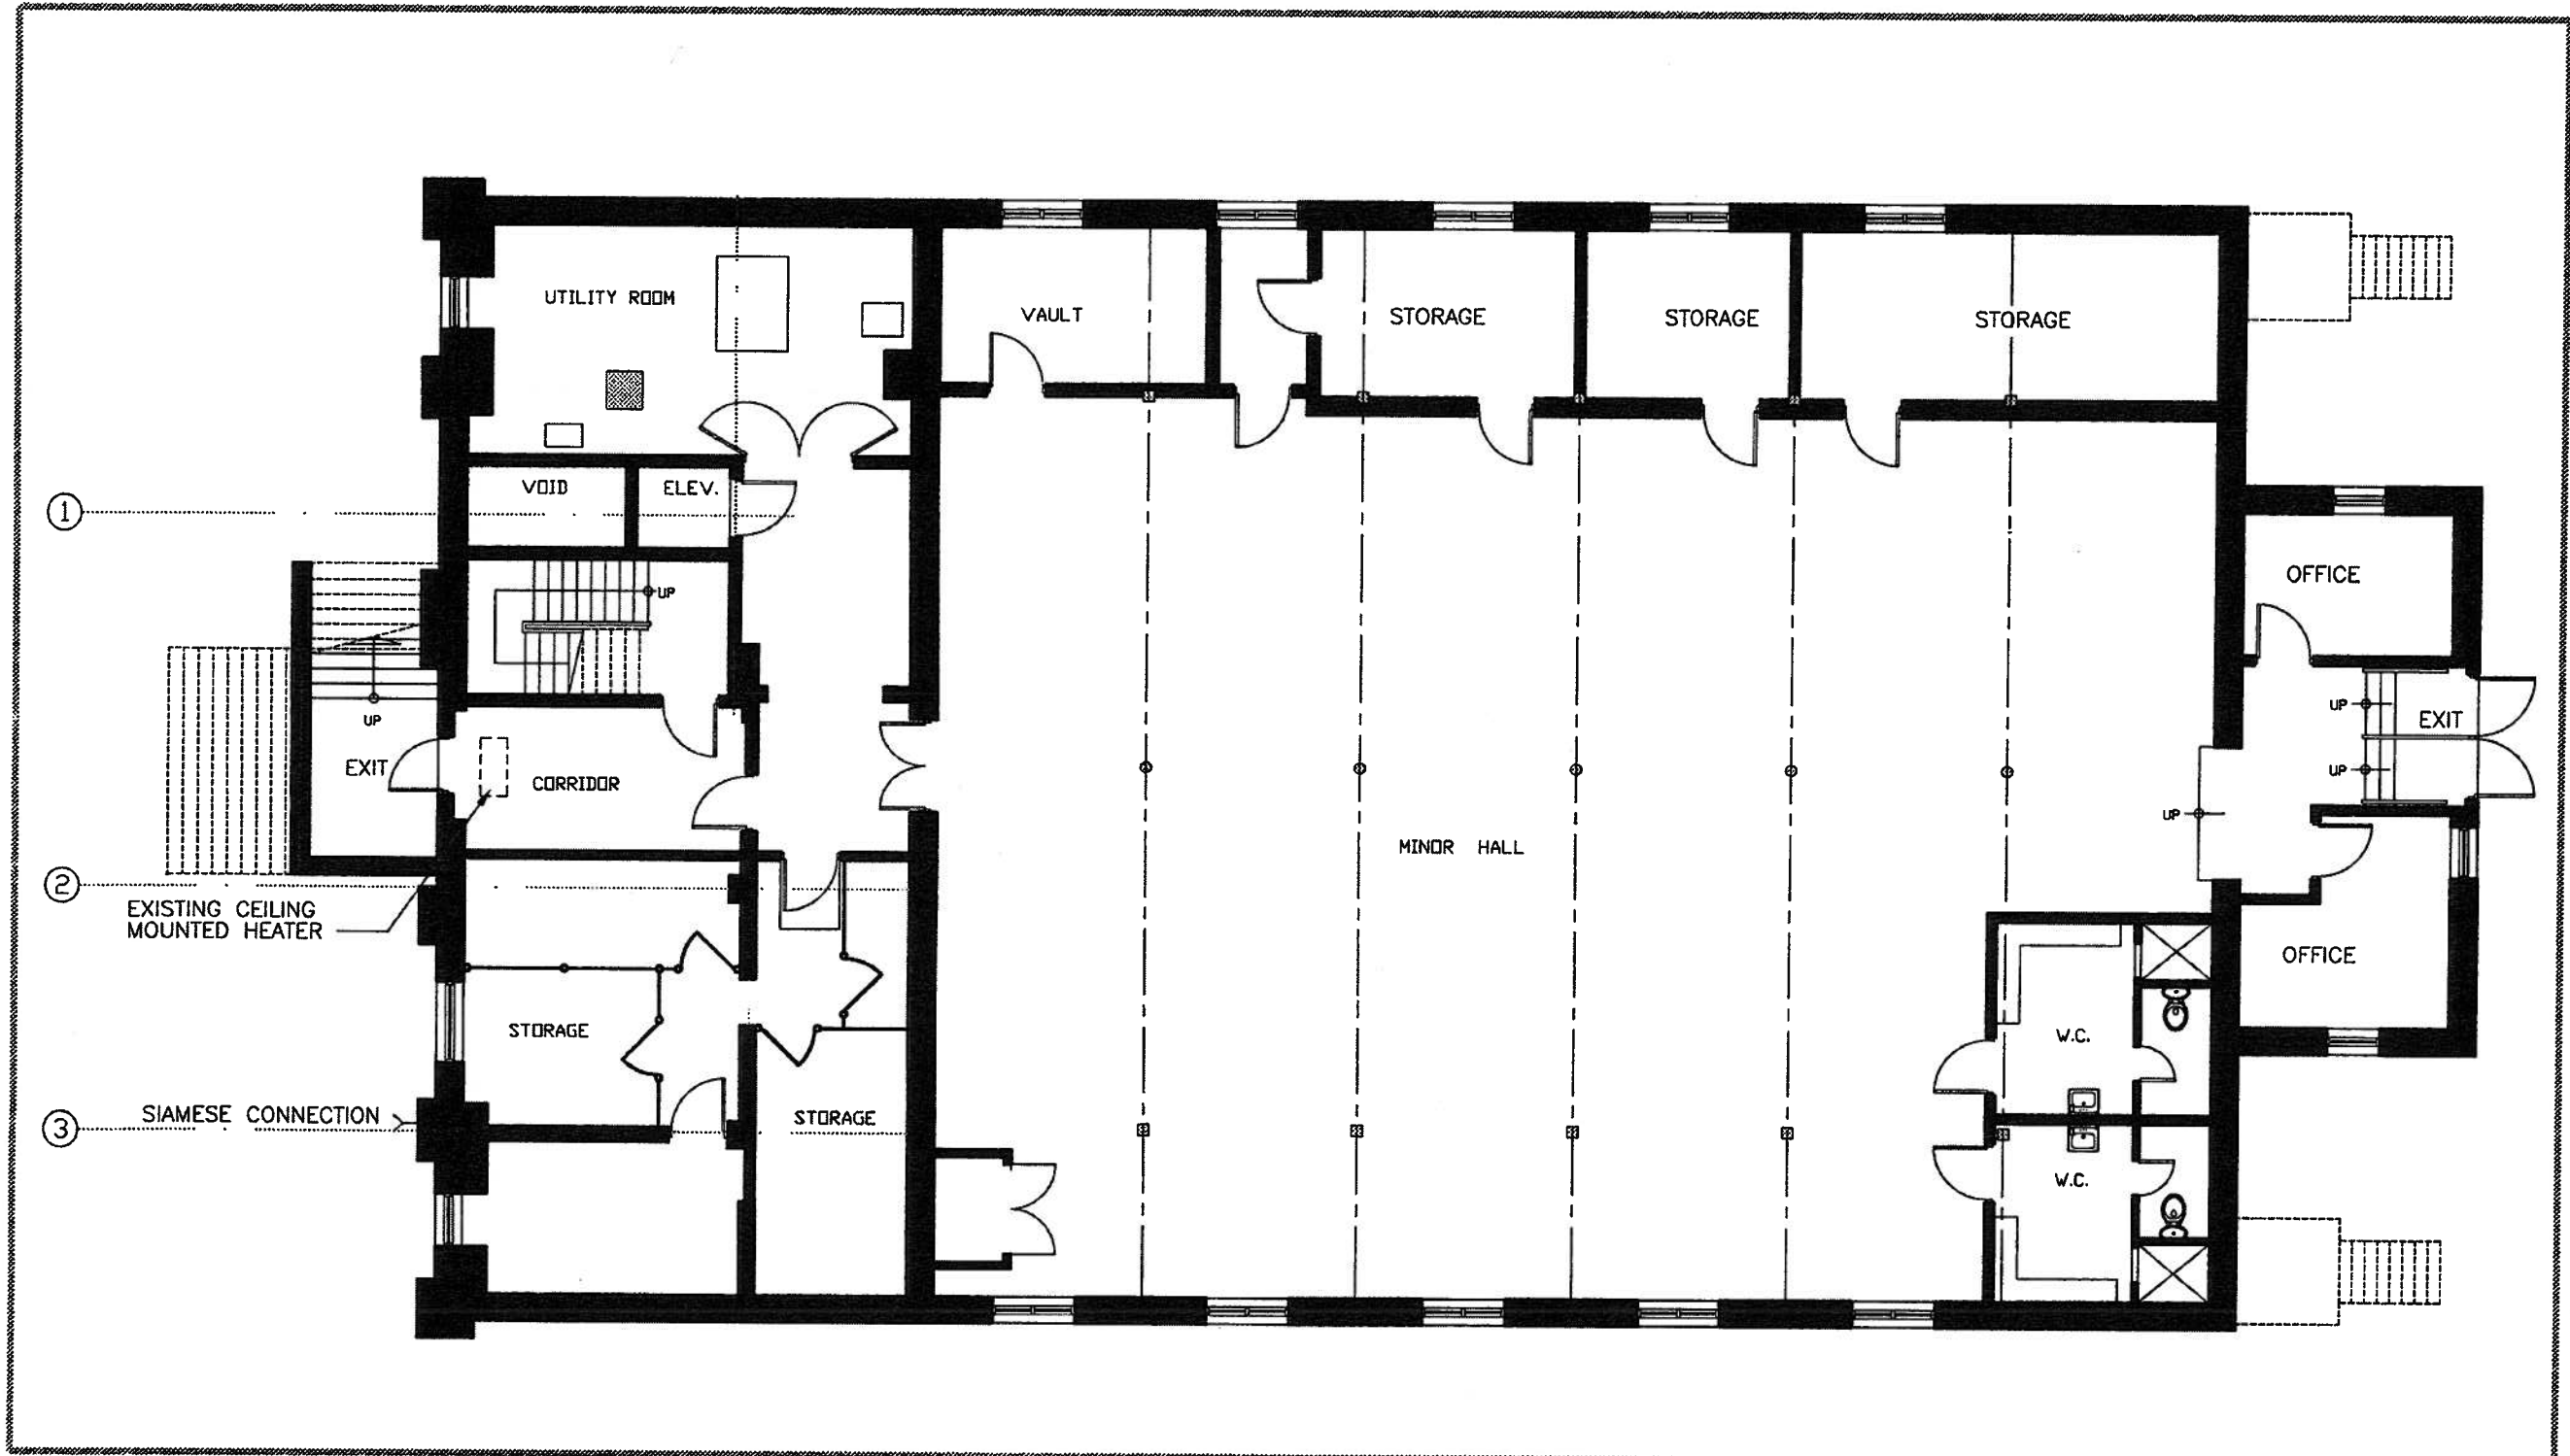

Clarke Memorial Hall
161 Lakeshore Road West
Mississauga, Ontario
1923 - Present
Right: 1976
Below Present Day

LAKE SHORE ROAD W.

SOUTH

MISHISSAUGA ROAD

To BE
DEMOLISHED

FIRE HALL
TO
REMAIN

PORT ST W

+80.2

SOUTH

PETER STREET SOUTH

80.6

PORT ST

1
A-2.0

EXISTING BASEMENT FLOOR PLAN

SCALE 1:125M

1
A-4.0

EXISTING GROUND FLOOR PLAN

SCALE 1:125 M.

1
A-5.0

EXISTING SECOND FLOOR PLAN
SCALE 1:125 M