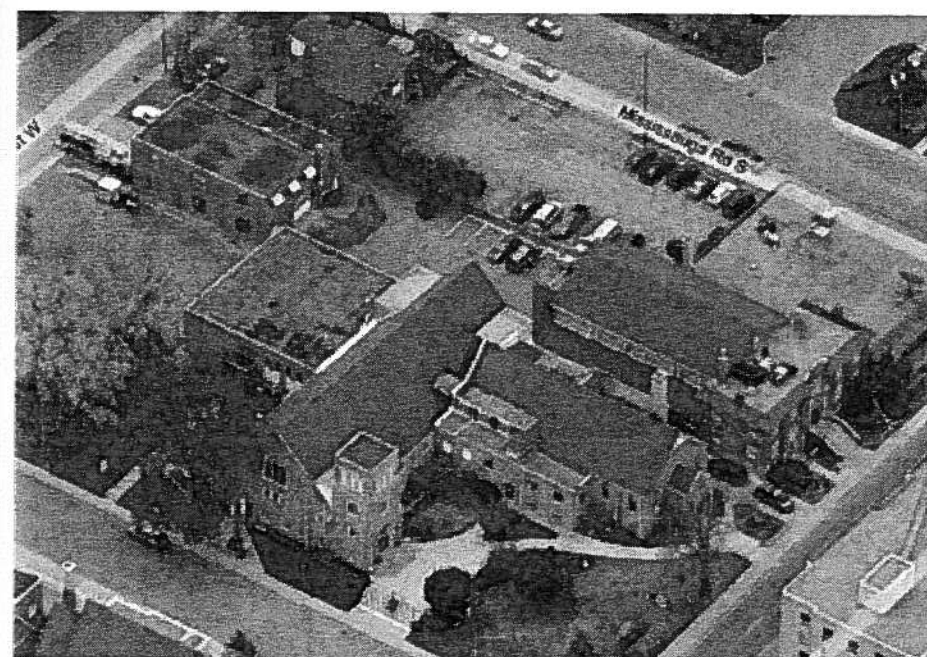

Clarke Memorial Hall
161 Lakeshore Road West
Mississauga, Ontario
1923 - Present
Right: 1976
Below Present Day

LAKE SHORE ROAD W.

SOUTH

MISHISSAUGA ROAD

To BE
DEMOLISHED

FIRE HALL
TO
REMAIN

PORT ST W

+80.2

SOUTH

PETER STREET SOUTH

80.6

PORT ST

1
A-2.0

EXISTING BASEMENT FLOOR PLAN

SCALE 1:125M

1
A-4.0