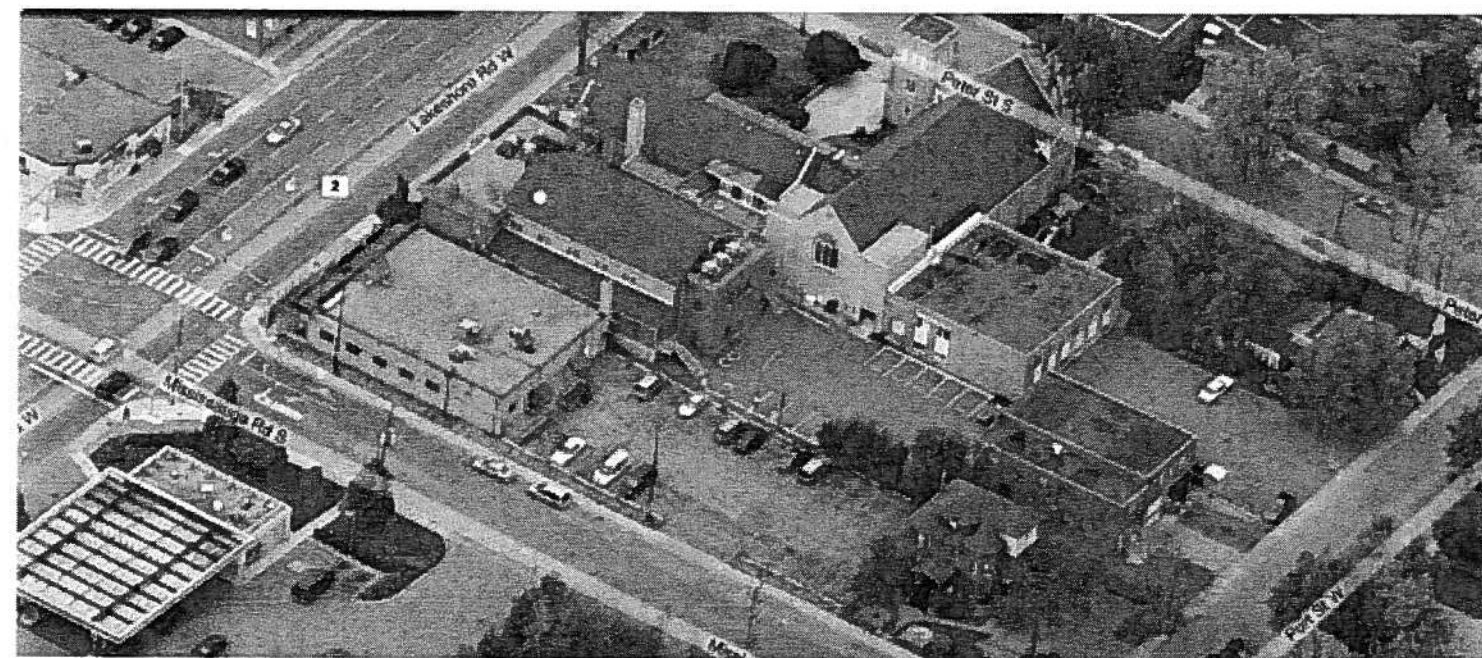

Clarke Memorial Hall
161 Lakeshore Road West
Mississauga, Ontario
1923 - Present
Right: 1976
Below Present Day

LAKE SHORE ROAD W.

SOUTH

MISHISSAUGA ROAD

To BE
DEMOLISHED

FIRE HALL
TO
REMAIN

PORT ST W

+80.2

SOUTH

PETER STREET SOUTH

80.6

PORT ST

1
A-2.0

EXISTING BASEMENT FLOOR PLAN

SCALE 1:125M

1
A-4.0