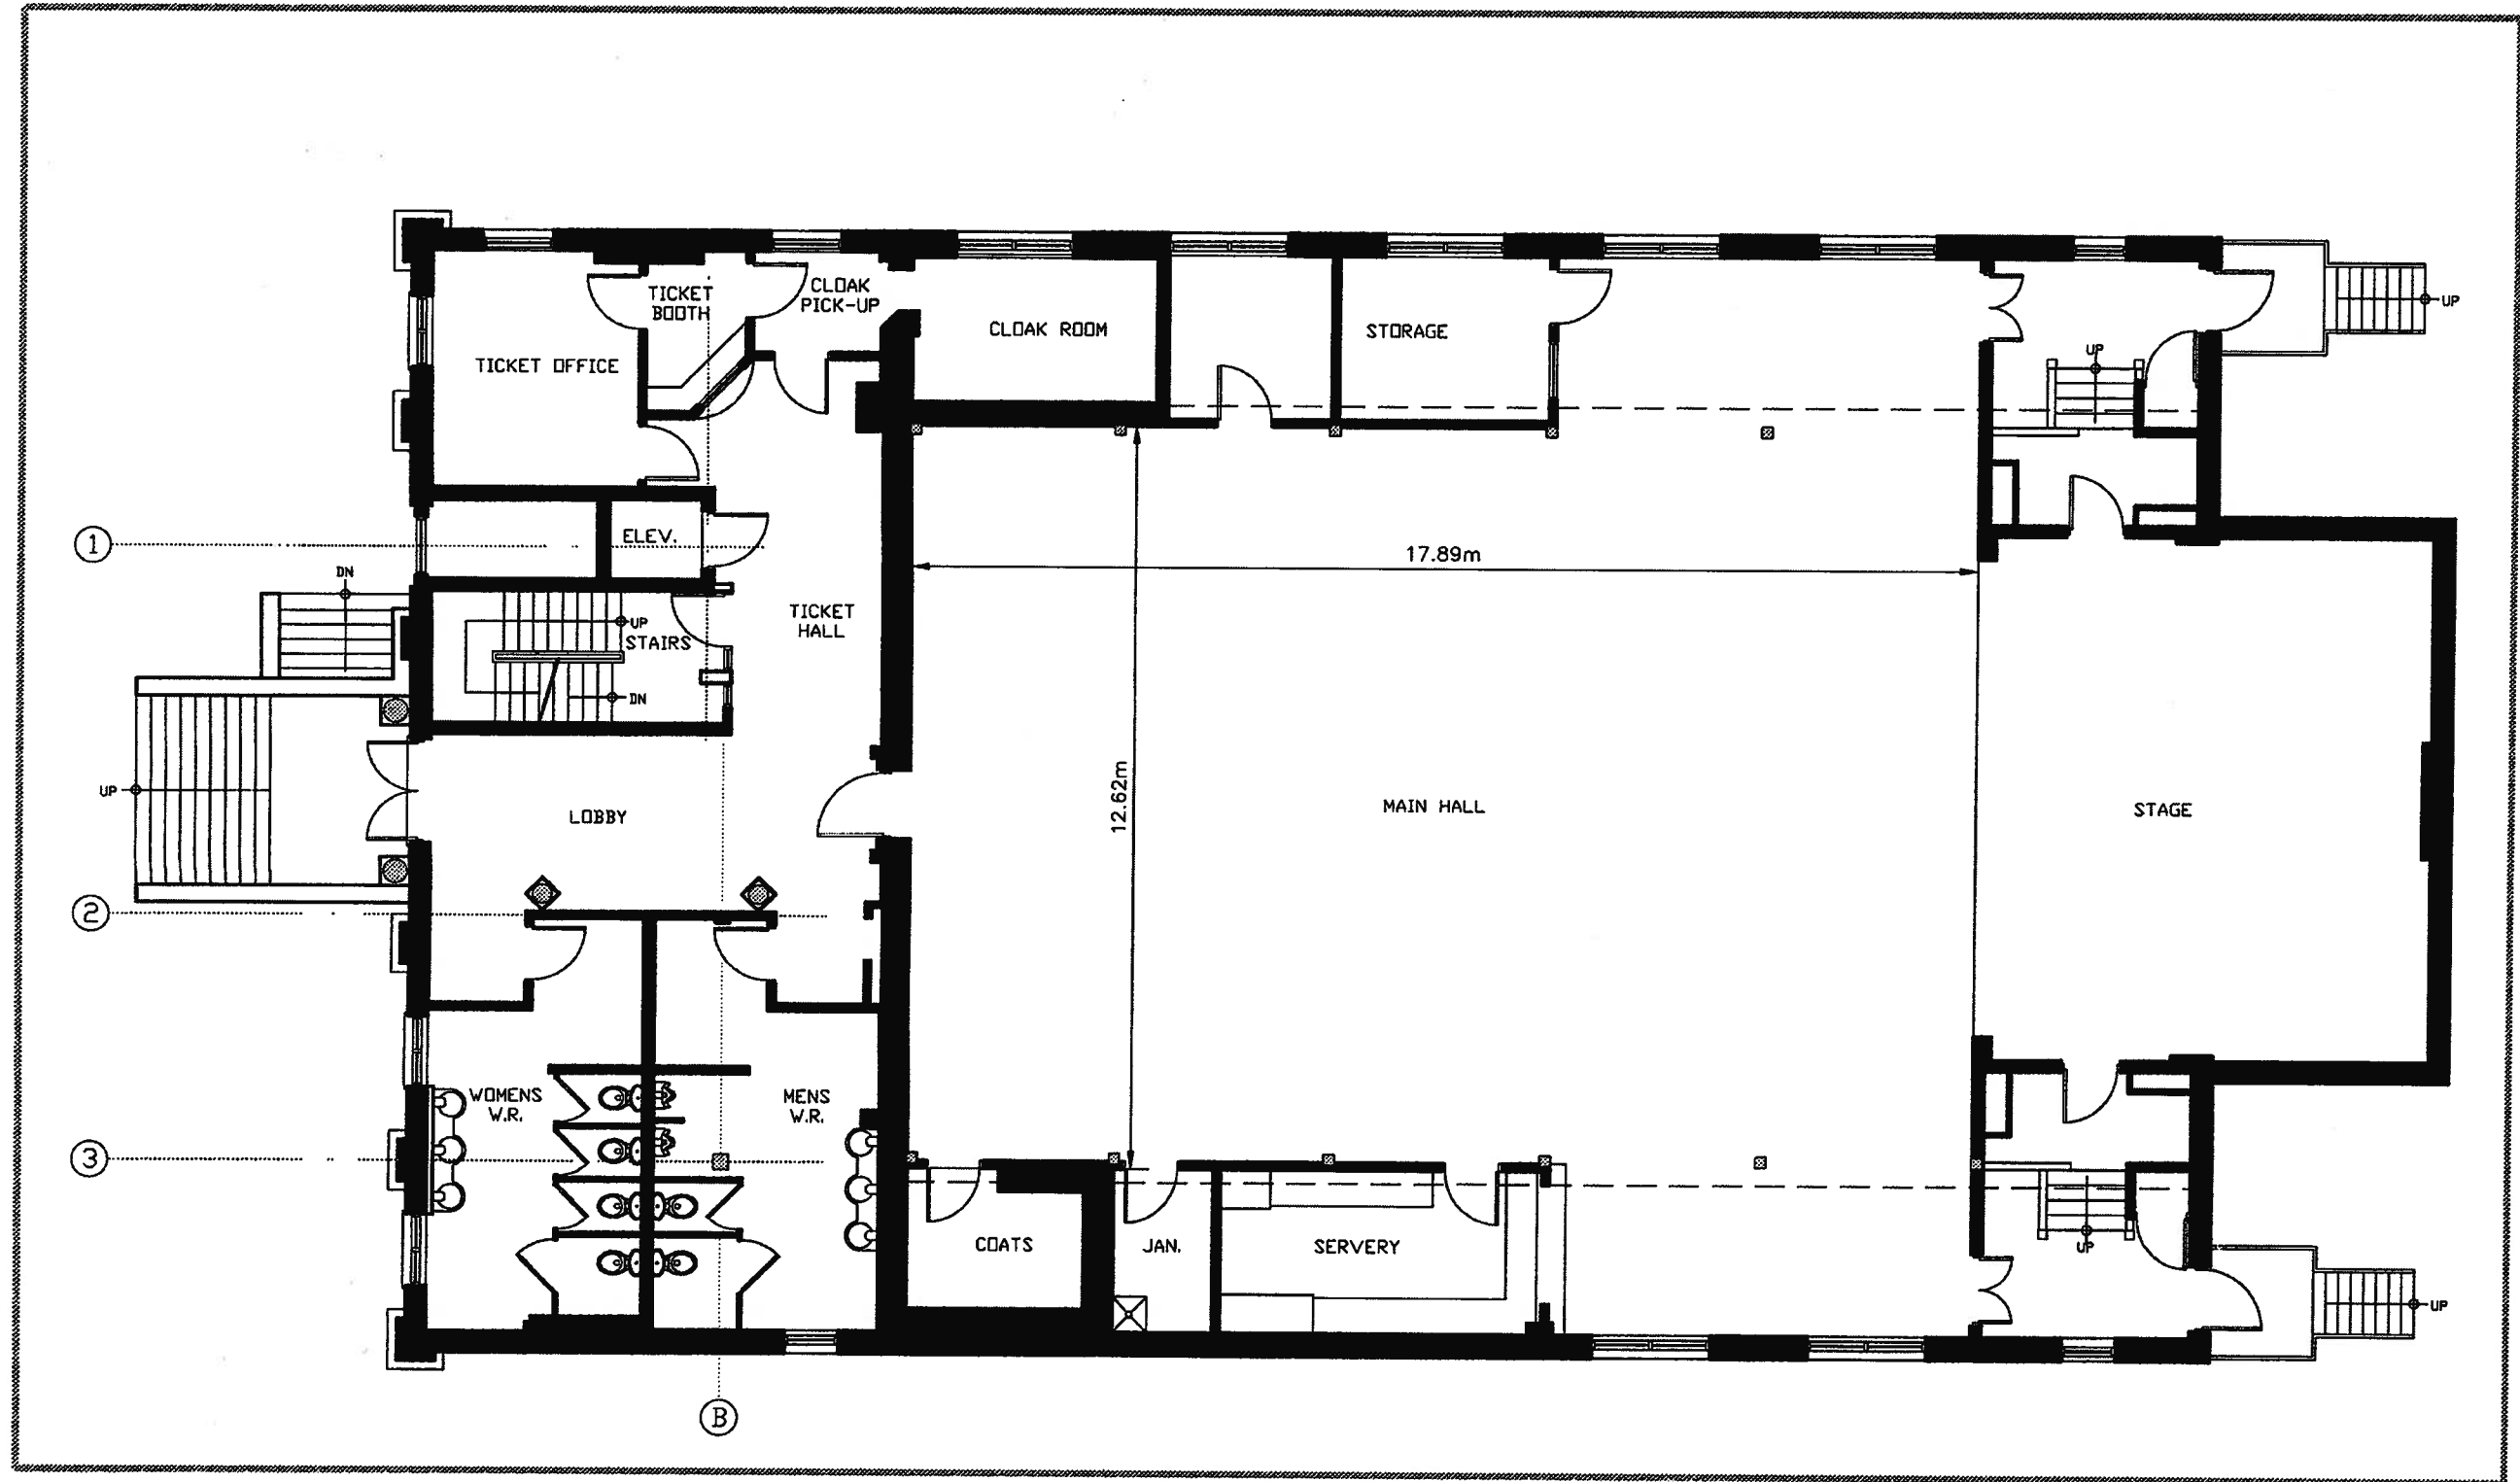

SOUTH

PETER STREET SOUTH

80.6

PORT ST

1
A-2.0

EXISTING BASEMENT FLOOR PLAN

SCALE 1:125M

1
A-4.0

EXISTING GROUND FLOOR PLAN

SCALE 1:125 M.

1
A-5.0

EXISTING SECOND FLOOR PLAN
SCALE 1:125 M