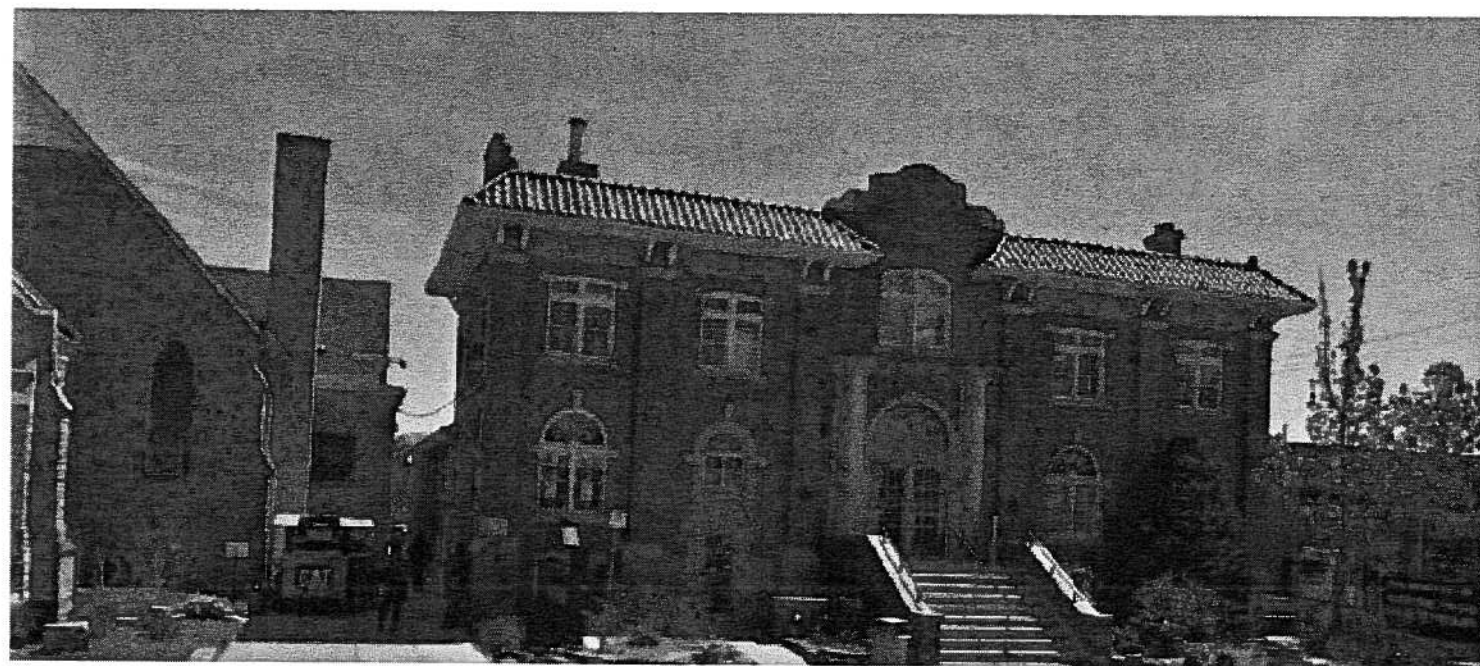

Clarke Memorial Hall
161 Lakeshore Road West
Mississauga, Ontario
1923 - Present
Right: 1976
Below Present Day

LAKE SHORE ROAD W.

SOUTH

MISHISSAUGA ROAD

To BE
DEMOLISHED

FIRE HALL
TO
REMAIN

PORT ST W

+80.2

SOUTH

PETER STREET SOUTH

80.6

PORT ST

1
A-2.0

EXISTING BASEMENT FLOOR PLAN

SCALE 1:125M

1
A-4.0